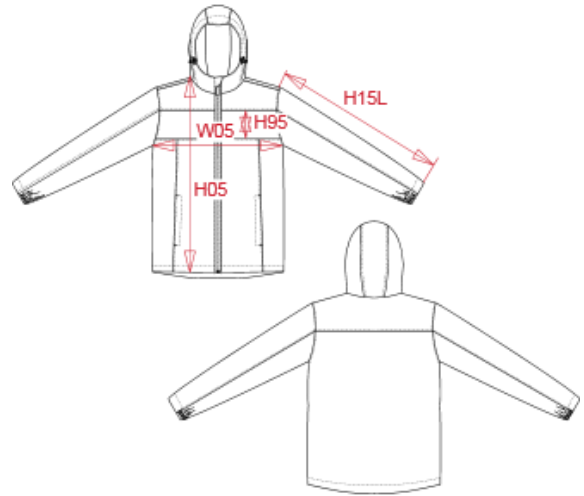

# PROACT.®

REFERENCE : PA241

SIZES : 6/8\_8/10\_10/12\_12/14

**COMPOSITION :**

Main fabric : Peached polyester woven AC coating - 110 For outer main fabric, facing and inside pocket 100% polyester

Main fabric : Peached polyester woven AC coating - 110 For contrasted front yoke 100% polyester

Lining : Polyester 210T coating - 60 For body, sleeves and hood lining 100%polyester

Wad 1 : Polyester polyfil - 160 For body 100%polyester

**WEIGHT :**

Main fabric : 110 gsm

Main fabric : 110 gsm

Lining : 60 gsm

Wad 1 : 160 gsm

**TECHNICAL DETAIL :**

Watre repellent 3-4

**ARTICLE WEIGHT :**

520 gr/pc

DESCRIPTION
<b>Français :</b> Veste club enfant
<b>English :</b> Kids' club jacket
<b>Nederlands :</b> Clubjasje kind
<b>Deutsch :</b> Clubjacke für Kinder
<b>Español :</b> Chaqueta Club para niños
<b>Italiano :</b> Giacca club bambino
<b>Português :</b> Blusão de criança Club

COLORS	PANTONE SERIGRAPHIE
Black / White	Black / White
Sporty navy / White	7546C / White

MEASUREMENT						
Description	6/8	8/10	10/12	12/14		
<b>W05 (M)</b> 1/2 largeur poitrine à 1.5cm de l'emmanchure / 1/2 chest width at 1.5cm below armhole	42,50	45	48,50	52		
<b>H09 (M)</b> Hauteur totale devant / Front total height	52,25	58	63	68		
<b>H15L (M)</b> Longueur manche longue / Long sleeve length	45,25	50	54,75	59,50		
<b>H95 (M)</b> Hauteur empiècement devant / Front yoke height	9	9	9	9		