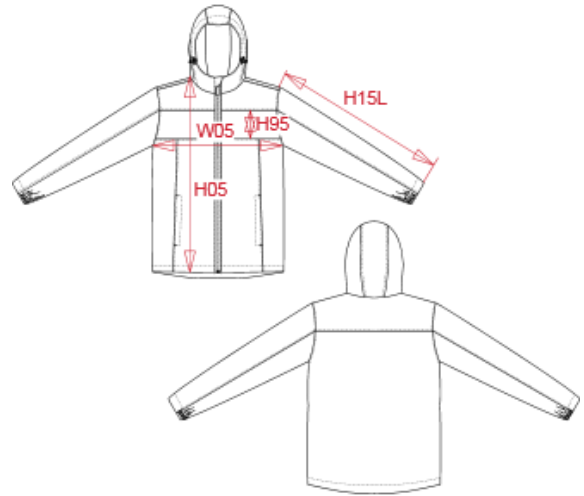

PROACT.®

REFERENCE : PA240

SIZES : XS_S_M_L_XL_XXL_3XL_4XL

COMPOSITION :

Main fabric : Peached polyester woven AC coating - 110 For outer main fabric, facing and inside pocket 100% polyester

Main fabric : Peached polyester woven AC coating - 110 For contrasted front yoke 100% polyester

Lining : Polyester 210T coating - 60 For body, sleeves and hood lining 100%polyester

Wad 1 : Polyester polyfil - 160 For body 100%polyester

WEIGHT :

Main fabric : 110 gsm

Main fabric : 110 gsm

Lining : 60 gsm

Wad 1 : 160 gsm

TECHNICAL DETAIL :

water repellent 3-4

ARTICLE WEIGHT :

755 gr/pc

DESCRIPTION
Français : Veste club unisexe
English : Unisex club jacket
Nederlands : Adult teamwear jacket
Deutsch : Unisex Clubjacke
Español : Chaqueta Club unisex
Italiano : Giacca club unisex
Português : Blusão Club

COLORS	PANTONE SERIGRAPHIE
Black / White	Black / White
Sporty navy / White	7546C / White

MEASUREMENT									
Description	XS	S	M	L	XL	XXL	3XL	4XL	
W05 (M) 1/2 largeur poitrine à 1.5cm de l'emmanchure / 1/2 chest width at 1.5cm below armhole	51	54	57	60	63	66	69	72	
H09 (M) Hauteur totale devant / Front total height	72	74	76	78	80	82	84	86	
H15L (M) Longueur manche longue / Long sleeve length	66,50	67,50	68,50	69,50	70,50	71,50	72,50	73,50	
H95 (M) Hauteur empiècement devant / Front yoke height	11,50	11,50	11,50	11,50	11,50	11,50	11,50	11,50	