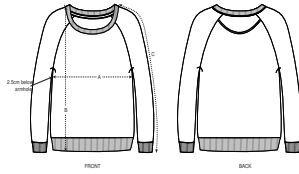

Wash Instructions

Wash similar colours together, do not iron on print, wash and iron inside out.

SIZES		XS	S	M	L	XL	XXL
A	Half Chest	52.5	55	58	61	64	67
B	Body Length	60	62	64	66	67	68
C	Sleeve Length	64.8	66	67.5	68.8	70	71.2