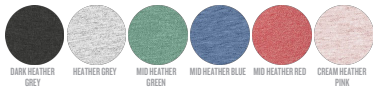

Combo options

Stanley Specter

WHITES

WHITE

COLORS

ESSENTIAL HEATHERS

SPECIAL HEATHERS

BLACK HEATHER BLUE