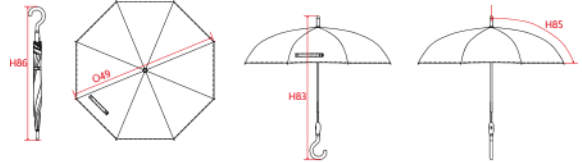

REFERENCE : KI2031

SIZES : U

COMPOSITION :

- Main fabric : Polyester Pongee 180T 100% Polyester
- Material 3 : Matt Plastic quality For top part of the handle + top tip. 100%plastic
- Material 3 : Shiny Plastic quality For handle. 100%plastic
- Material 2 : Fiberglass quality For ribs. 100%fiber glass
- Material 2 : Steel quality For shaf + stretchers. 100%steel
- Material 1 : Metal quality blacken finishing, for tips. 100%metal

ARTICLE WEIGHT :

460 gr/pc

| DESCRIPTION | | COLORS | PANTONE SERIGRAPHIE |
|---|---|--------|------------------------|
| Français : Parapluie mât coulissant English : Sliding shaft umbrella Nederlands : Paraplu met schuifstock Deutsch : Regenschirm mit Gleitmechanismus Español : Paraguas con mastil corredero Italiano : Ombrello con asta scorrevole Português : Chapéu de chuva cabo deslizante | | Black | Black |
| MEASUREMENT | | | |
| Description | U | | |
| H86 Height of the umbrella when folded | 84,50 | | |
| O49 Diameter of the umbrella | 101 | | |
| H83 Height of the umbrella's shaft | 91 | | |
| H85 Lenght of the umbrella's ribs | 61 | | |
| PACKING | | | |
| Box | 20 pcs / box Size => L:88,5cm W:25cm H:20cm GW:10,85Kg NW:9,85Kg | | |