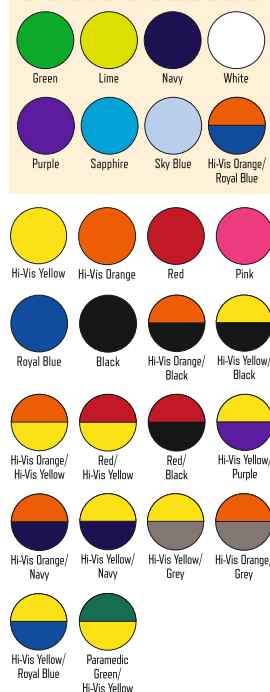

## HVW801 Multi-functional Executive Waistcoat

**Sizes:** S-3XL (4XL & 5XL available in Hi Vis Yellow, Orange & Black only)

**Carton Qty:** 100

**Fabric:** 100% Polyester

**Weight:** 120gsm

Features: Hi-Vis Hi Vis Yellow, Orange & Hi Vis Hi Vis Yellow/Orange conform to EN ISO20471:2013 Class 2; Paramedic Green/Hi Vis Yellow, Red/Hi Vis Yellow, Hi Vis Yellow/Royal Blue, Orange/Royal Blue, Hi Vis Yellow/Black, Orange/Black, Hi Vis Yellow/Navy, Orange/Navy, Hi Vis Yellow/Grey, Orange/Grey & Hi Vis Yellow/Purple conform to EN ISO20471:2013 Class 1; All other colours provide enhanced visibility in all kinds of environments; 5cm wide reflective tapes around the body and one over each shoulder; Mobile phone/walkie-talkie pocket to front left chest; Full length front zipper fastening; Two bottom pockets with flaps and accessible from both the top and the side; Pen pockets & key holder; ID pocket on right hand chest; Large area on reverse for decoration;

### 8 NEW COLOURS

Size	S	M	L	XL	2XL	3XL	4XL	5XL
To Fit (Ins)	36-38	40-42	44-46	48-50	52-54	54-56	56-58	58-60
To Fit (cms)	91-96	101-106	111-116	120-126	132-136	136-142	142-148	148-152

## HVW801 MULTI-FUNCTIONAL EXECUTIVE WAISTCOAT 8 NEW COLOURS

*Green, Lime, Navy, Orange/Royal Blue, Purple, Sapphire, Sky Blue & White*