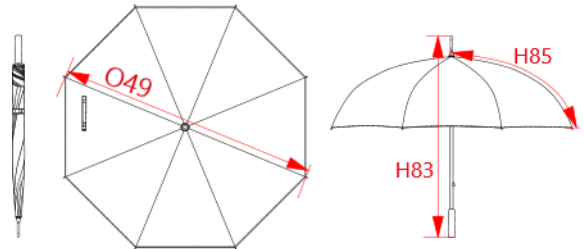

PROACT.®

REFERENCE : PA550

SIZES : U

COMPOSITION :

Main fabric : Polyester 210T - 60 For panels, belt closing, pleats on top and carry bag 100%polyester

Main fabric : Polyester 210T - 60 For 4 small panels 100% polyester

TECHNICAL DETAIL :

Manual opening

ARTICLE WEIGHT :

540 gr/pc

DESCRIPTION		COLORS	PANTONE SERIGRAPHIE
Français : Parapluie de golf professionnel English : Professional golf umbrella Nederlands : Professionele golfparaplu Deutsch : Profi-Golfschirm Español : Paraguas de golf profesional Italiano : Ombrello da golf professionale Português : Chapéu de chuva de golfe profissional		Black / White	
MEASUREMENT			
Description	U		
O49 Diameter of the umbrella	128		
H83 Height of the umbrella's shaft	100		
H85 Lenght of the umbrella's ribs	73		
PACKING			
Box	20 pcs / box U => L:101cm W:23.5cm H:17cm GW:12.9kg NW:11.9kg		