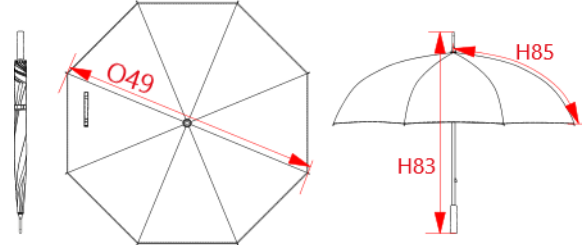

REFERENCE : KI2028

SIZES : U

COMPOSITION :

: Polyester ponge 190T 70 For all panels, belt closing and pleats on top 100%polyester

TECHNICAL DETAIL :

Manual opening

ARTICLE WEIGHT :

230gr/pc

DESCRIPTION								COLORS		PANTONE SERIGRAPHIE	
Français : Parapluie pour enfant English : Kids' umbrella Nederlands : Kinderparaplu Deutsch : Regenschirm für Kinder Español : Paraguas infantil Italiano : Ombrello da bambino Português : Chapéu de chuva de criança								Burnt lime		583C	
								Navy		433C	
								Red		200C	
								Royal blue		287C	
								White		White	
MEASUREMENT											
Description		U									
O49 Diameter of the umbrella		85									
H83 Height of the umbrella's shaft		66									
H85 Length of the umbrella's ribs		50									
PACKING											
Box		20 pcs / box U => L:69cm W:20.5cm H:17.5cm GW:5.7kg NW:4.7kg									