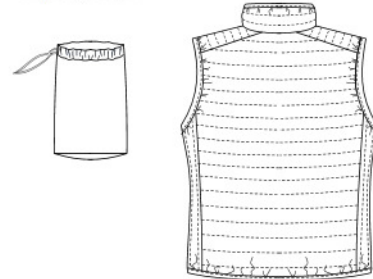

Main fabric : Polyamide 380T PA coating- 35 For inside garment and pockets 100%polyamide

Wad 1 : Padding Polyester fake down (micro broken) - 260/270
Inside body,sleeve and hood 100%polyester

WEIGHT :

Main fabric : 35 gsm

Fabric 2 : 47gsm

Main fabric : 35 gsm

Wad 1 : 260/270 gsm

TECHNICAL DETAIL :

Coating for fake down proof

ARTICLE WEIGHT :

295 gr/pc

DESCRIPTION	COLORS	PANTONE SERIGRAPHIE
Français : Doudoune légère sans manches femme	Black	Black
English : Ladies' lightweight sleeveless down jacket	Navy	433C
Nederlands : Lichte damesbodywarmer	Light royal blue	653C
Deutsch : Leichte Damen-Steppweste	Red	200C
Español : Chaqueta acolchada ligero para mujer	Marl dark grey	Based on 446C
Italiano : Piumino donna leggero senza maniche	Marl silver	Based on 877C
Português : Colete de senhora acolchoado leve	White	White

MEASUREMENT							
Description	XS	S	M	L	XL	XXL	
H05 (L) Hauteur totale / Total height	60	62	64	66	68	70	
W05 1/2 largeur poitrine sous binding/ 1/2 chest width under binding	46	49	52	55	58	61	

CARE LABEL				