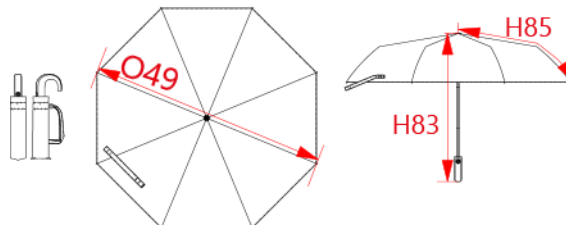

**REFERENCE :** KI2013

**SIZES :** U

**COMPOSITION :**

Main fabric : Polyester 210T - 60 100%polyester  
 Material 2 : Fiberglass quality For ribs 100%fiberglass  
 Material 1 : Metal quality For shaft, ribs and stretchers 100% metal  
 Material 1 : Metal quality For tips 100%metal  
 Material 6 : PP plastic quality with rubber coating For top cap + part of the handle + opening button on handle. 100% polypropylene  
 Material 6 : PA plastic quality For runner 100%polyamide  
 Material 8 : PP plastic quality For the wood imitation plates on the handle. 100%polypropylene

**TECHNICAL DETAIL :**

Auto opening

**ARTICLE WEIGHT :**

320 gr/pc

| DESCRIPTION  |  | COLORS | PANTONE SERIGRAPHIE |
|--|--|--------|---------------------|
| <b>Français :</b> Mini parapluie classique poignée arrondie<br><b>English :</b> Classic J handle foldable umbrella<br><b>Nederlands :</b> Classic J handle foldable umbrella<br><b>Deutsch :</b> Klassischer Faltregenschirm mit J-Griff<br><b>Español :</b> Mini paraguas mango curvo<br><b>Italiano :</b> Ombrello automatico<br><b>Português :</b> Mini chapéu de chuva |  | Black  | Black               |

| MEASUREMENT                        |    |  |  |  |  |  |  |
|------------------------------------|----|--|--|--|--|--|--|
| Description                        | U  |  |  |  |  |  |  |
| O49 Diameter of the umbrella       | 96 |  |  |  |  |  |  |
| H83 Height of the umbrella's shaft | 60 |  |  |  |  |  |  |
| H85 Lenght of the umbrella's ribs  | 55 |  |  |  |  |  |  |

| PACKING |   |
|---------|---|
| Box     | 20 pcs / box<br>U => L:44cm W:30,5cm H:22,5cm GW:7,4kg NW:6,4kg |