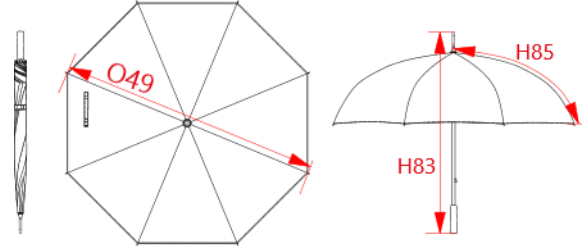

REFERENCE : KI2004

SIZES : U

COMPOSITION :

Main fabric : Polyester 210T - 60 100%polyester
 Main fabric : Polyester 210T - 60 As contrast color, just for 2 panels of the umbrella on some color ways. 100%polyester
 Material 2 : Fiberglass quality For shaft (14mm), ribs and stretchers. 100%fiberglass
 Material 8 : PP quality For tips (x8) and top cap. 100% polypropylene
 Material 6 : PA plastic quality For runner 100%polyamide
 Material 7 : EVA quality For handle. 100%ethylene vinyl acetate

TECHNICAL DETAIL :

Manual opening

ARTICLE WEIGHT :

450 gr/pc

DESCRIPTION		COLORS	PANTONE SERIGRAPHIE
Français : Parapluie tempête		Black	Black
English : Storm umbrella		Black / Orange	Black / 1495C
Nederlands : Storm umbrella		Black / Royal blue	Black / 287C
Deutsch : Grober golf regenschirm		Navy	433C
Español : Paraguas anti-viento		Slate grey	424C
Italiano : Ombrello anti-vento		White	White
Português : Chapéu de chuva de golf grande			

MEASUREMENT							
Description	U						
O49 Diameter of the umbrella	128						
H83 Height of the umbrella's shaft	100						
H85 Length of the umbrella's ribs	73						

PACKING	
Box	20 pcs / box U => L:103,5cm W:18,5cm H:19cm GW:10,2kg NW:9kg