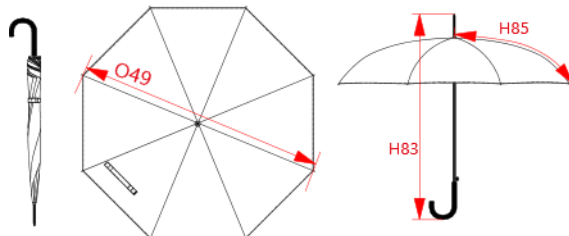

**REFERENCE :** KI2021

**SIZES :** U

**COMPOSITION :**

Main fabric : Polyester 210T - 60 100%polyester  
 Material 2 : Fiberglass quality For ribs 100%fiber glass  
 Material 1 : Metal quality For shaft (10mm) and stretchers 100%metal  
 Material 1 : Metal quality For tips (x8) and top cap 100%metal  
 Material 6 : PP plastic quality with rubber coating For handle 100%polypropylene  
 Material 6 : PA plastic quality For runner 100%polyamide

**TECHNICAL DETAIL :**

Auto opening

**ARTICLE WEIGHT :**

1050 gr/pc

DESCRIPTION							COLORS		PANTONE SERIGRAPHIE		
<b>Français :</b> Parapluie ouverture automatique							Burnt lime	583C			
<b>English :</b> Automatic umbrella							Slate grey	424C			
<b>Nederlands :</b> Automatic umbrella							Silver	877C			
<b>Deutsch :</b> Automatischer regenschirm							Black	Black			
<b>Español :</b> Paraguas apertura automática							White	White			
<b>Italiano :</b> Ombrello automatico							Red	1795C			
<b>Português :</b> Chapéu de chuva abertura automática											
MEASUREMENT											
Description	U										
<b>O49</b> Diameter of the umbrella	105										
<b>H83</b> Height of the umbrella's shaft	87										
<b>H85</b> Length of the umbrella's ribs	59,50										
PACKING											
Box	20 pcs / box										
	U => L:92,5cm W:21cm H:17cm GW:8.85kg NW:9.85kg										