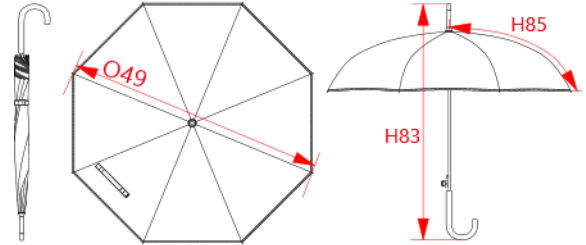

REFERENCE : KI2020

SIZES : U

COMPOSITION :

Main fabric : Polyester Pongee 190T 100%polyester
 Main fabric : Polyester Pongee 190T As contrast color binding all around the umbrella 8 fabric panels. 100%polyester
 Material 1 : Metal quality For ribs, stretchers 100%metal
 Material 1 : Metal quality For tips (x8) and top cap. 100%metal
 Material 4 : Wood quality Paint coating
 For the shaft + handle. 100%wood
 Material 6 : PA plastic quality For runner 100%polyamide

TECHNICAL DETAIL :

Auto opening

ARTICLE WEIGHT :

1200 gr/pc

DESCRIPTION		COLORS	PANTONE SERIGRAPHIE
Français : Parapluie pognée bois		Navy / Beige	433C / 7536C
English : Automatic wooden umbrella		Burgundy / Beige	229C / 7530C
Nederlands : Automatic wooden umbrella		Bottle green / Beige	567C / 7530C
Deutsch : Holzstock regenschirm		Dark grey / Beige	432C / 7530C
Español : Paraguas mastil de madera			
Italiano : Ombrello con asta in legno			
Português : Chapéu de chuva com pega em madeira			

MEASUREMENT							
Description	U						
O49 Diameter of the umbrella	96						
H85 Length of the umbrella's ribs	58,50						
H83 Height of the umbrella's shaft	88						

PACKING	
Box	20 pcs / box U => L:96,5cm W:18,5cm H:50,5cm GW:25kg NW:24kg